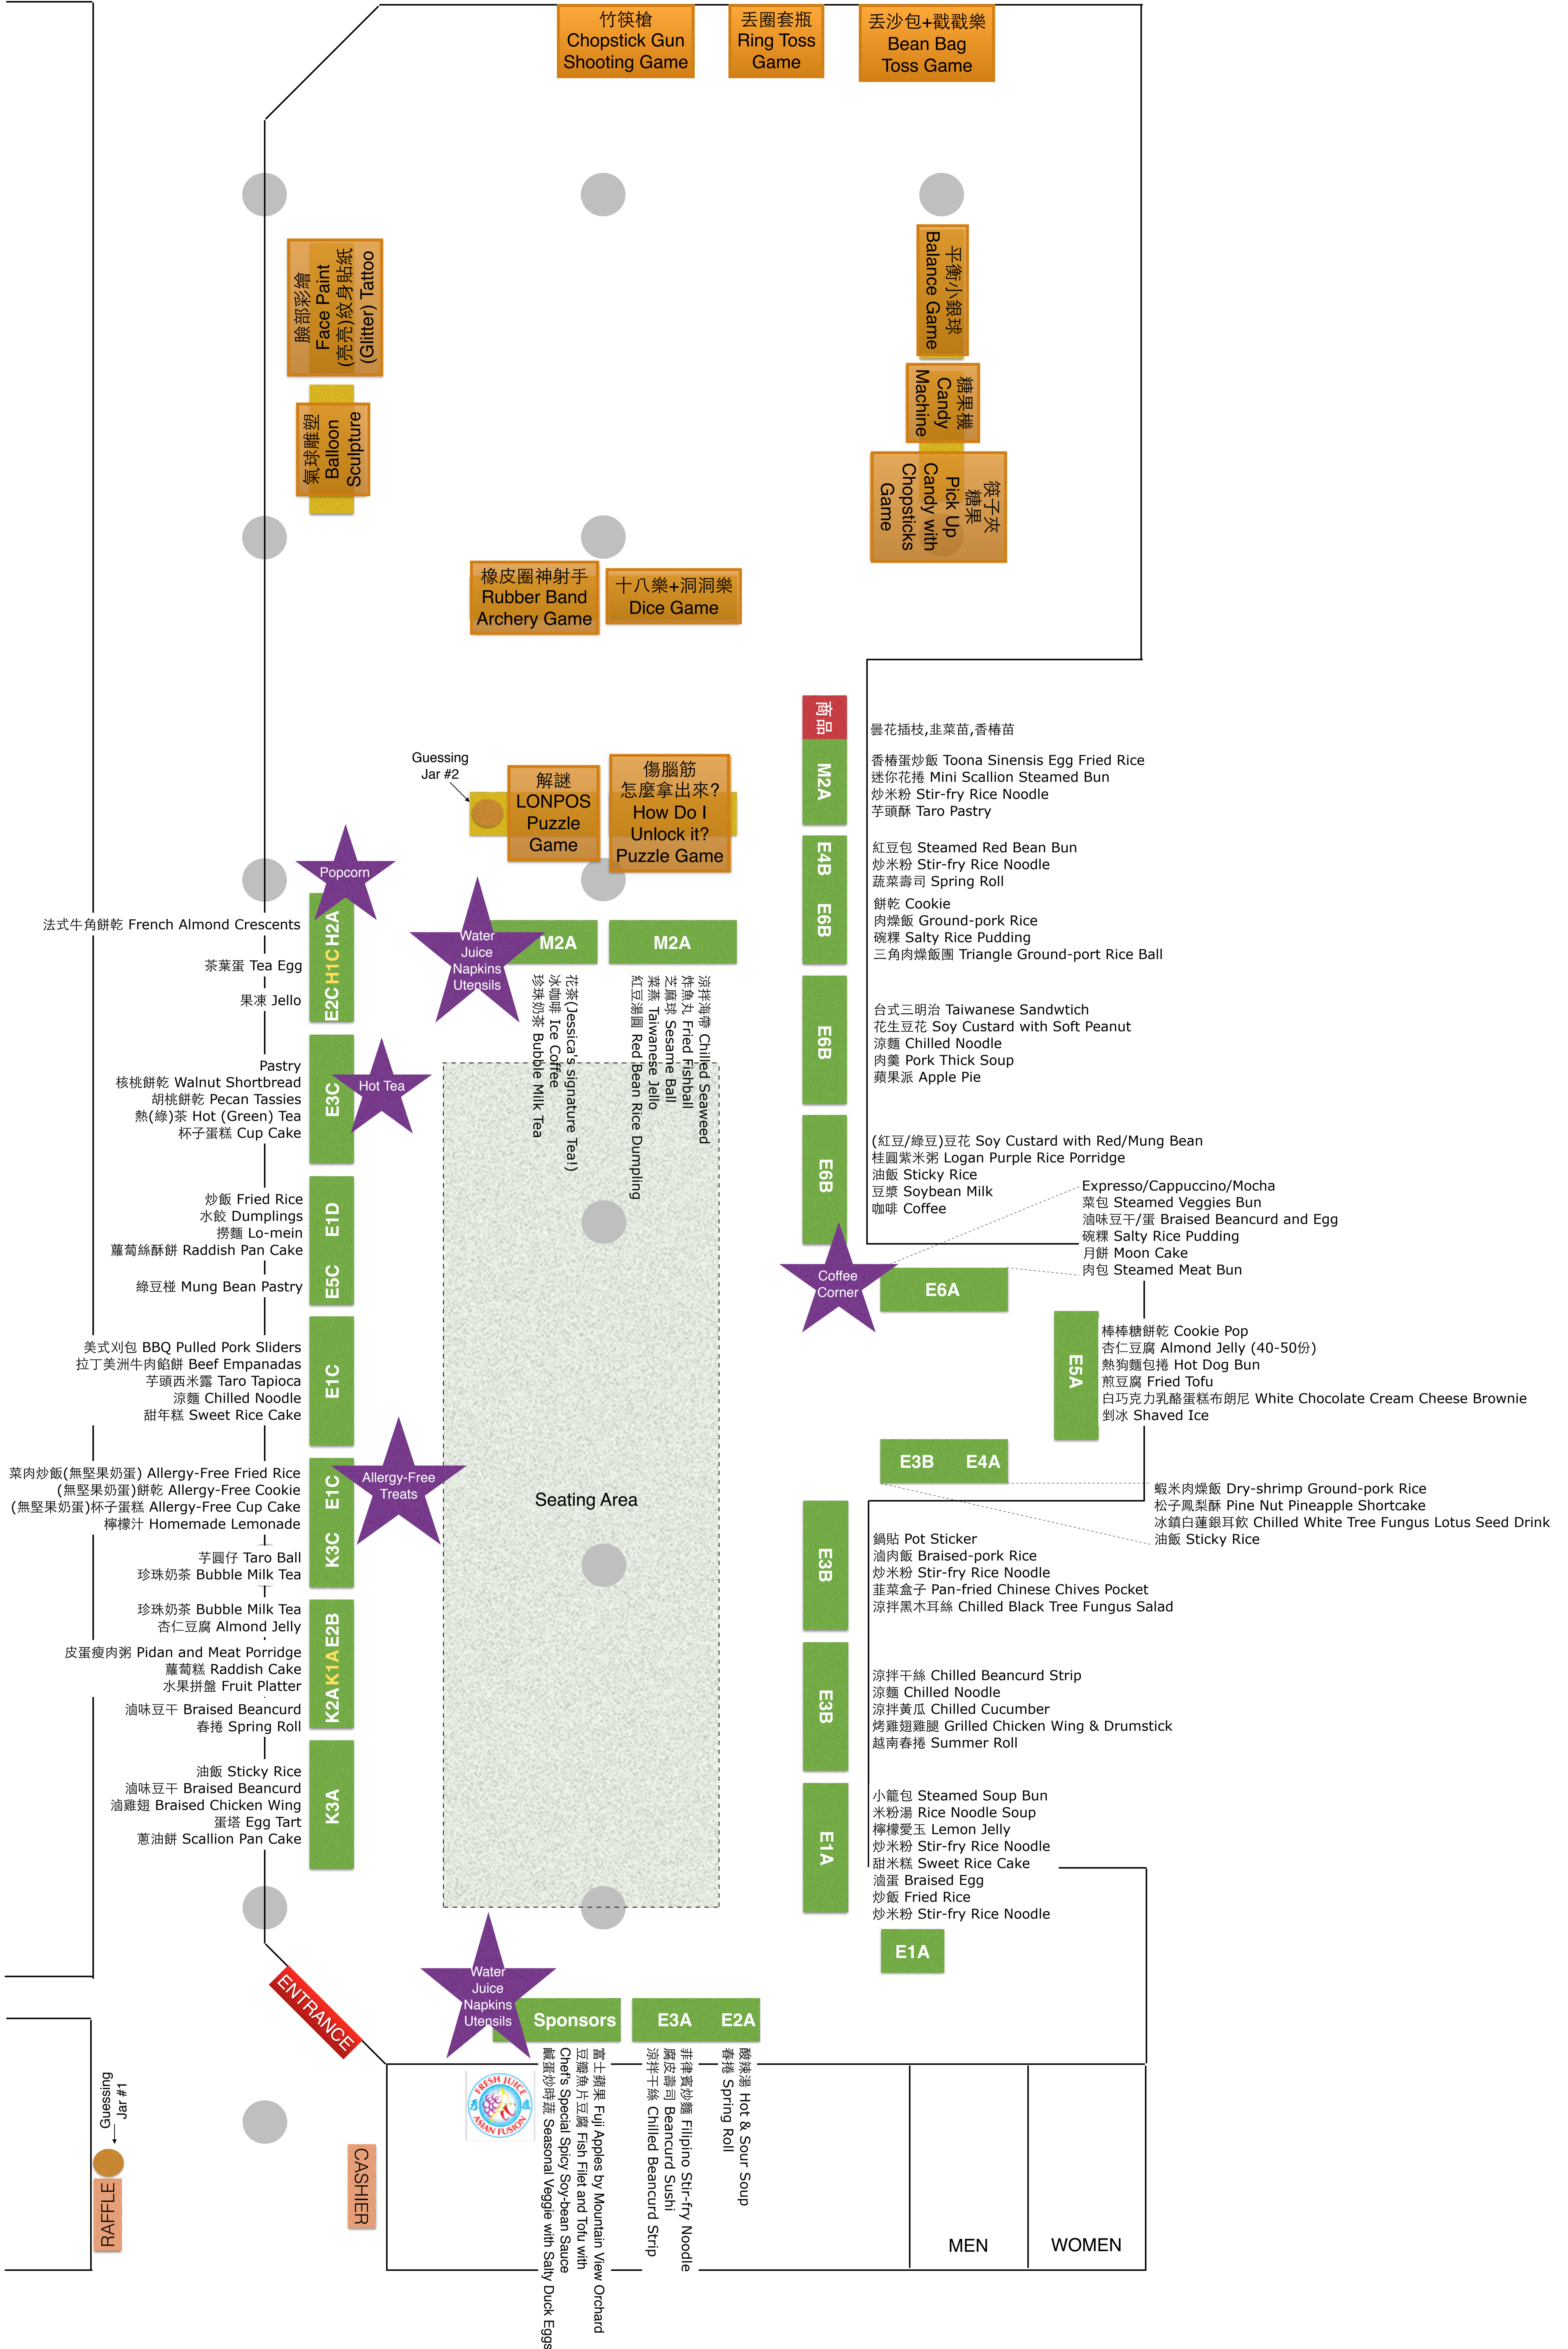

2014北維州實驗中文學校秋季聯歡場地位置圖 Northern Virginia Experimental Chinese School Fall Festival Map  
 Sunday, October 26, 2014, 4 - 5:30 pm, Chantilly High School Cafeteria

2014北維州實驗中文學校秋季聯歡場地位置圖 Northern Virginia Experimental Chinese School Fall Festival Map  
 Sunday, October 26, 2014, 4 - 5:30 pm, Chantilly High School Cafeteria