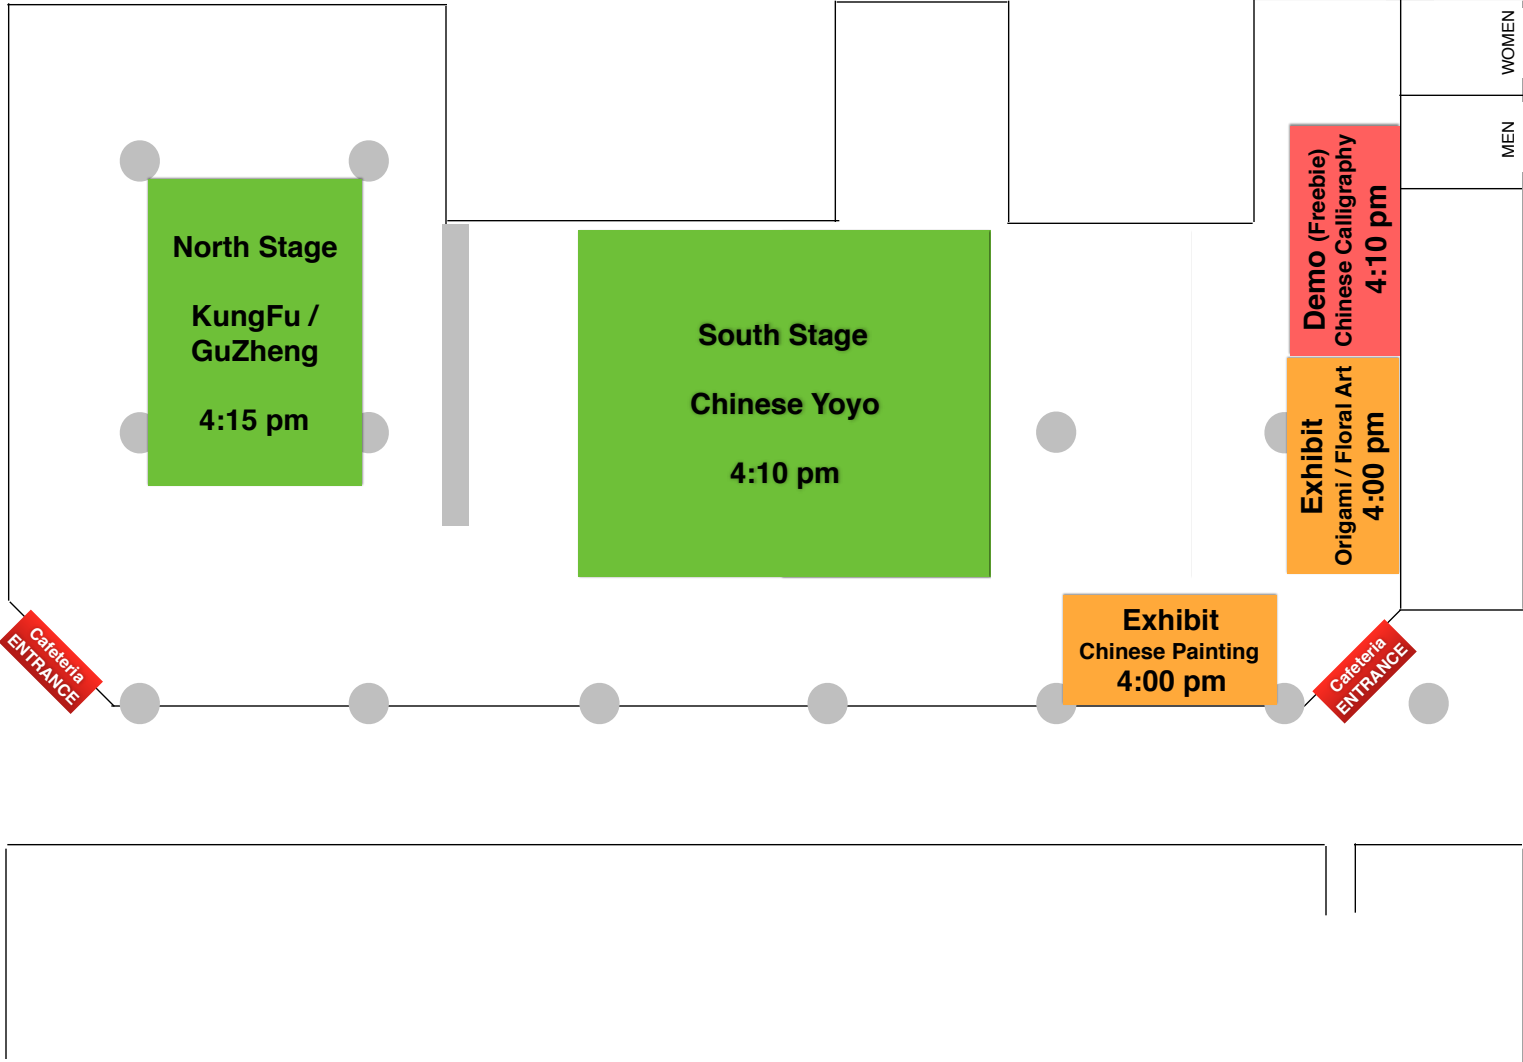

**Northern Virginia Experimental Chinese School
Extra-Curricular Class End of Fall Term Show/Performance Map
Sunday, January 22, 2017, 4 - 4:50 pm, Chantilly High School Cafeteria**

Door 11 Building Entrance